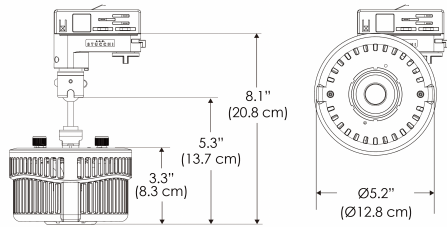

Power Supply & Control

PS Power Supply - Manual Control

PSX Power Supply w/ DMX
(compatible with TOX/CLP/MPT mount)

Plug/Connection

US US 120V
EU EU 220V
277 US 277V (only with CLP)

SPECIFICATIONS

Beam Angle	130°
Spectrum Type	AMZ : Plant Flourish & Growth TB : Coral Health & Growth
Control	Intensity (0% - 100%), CCT
LED Source	DiCon Dense Matrix LED
Power Draw	175W max
AC Input Voltage	100 - 240V AC, 60Hz 100 - 277V AC (only CLP)
Cooling	Fan Cooled
Operating Temperature	32 - 104°F (0 - 40°C)
Fixture Weight	1.4lb (~0.6kg)
Power Supply Weight	1.6lb (~0.7kg)

MECHANICAL FIGURES

W500X-TOX/TON

PS

PSX

W500X-CLP

Mounting Bracket Dimensions ALL-CLP

*All -CLP configuration models come with standard DC cables of 6 inches and AC cables of 10 ft.

W500X-TEX