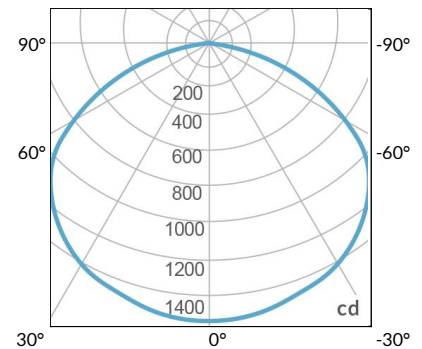

AMZ

Distance		3' (~0.9 m)	5' (~1.5 m)	10' (~3.0 m)
@4000K	fc	276	145	36
	lux	2970	1556	378
@6500K	fc	276	145	36
	lux	2970	1556	378
Beam Diameter		Ø 5.1' (1.5m)	Ø 8.5' (2.6m)	Ø 16.9' (5.2m)

TB

Distance		3' (~0.9 m)	5' (~1.5 m)	10' (~3.0 m)
@10000K	fc	176	64	19
	lux	1891	680	203
@20000K	fc	111	40	13
	lux	1185	426	136
Beam Diameter		Ø 5.1' (1.5m)	Ø 8.5' (2.6m)	Ø 16.9' (5.2m)

Beam Angle : 130°

Beam Angle : 130°

DMX FOOTPRINT

Amazon Sun		
Channel	1	Intensity
	2	CCT (4000-6500k)

Tuna Blue		
Channel	1	Intensity
	2	CCT (10000-20000k)
	3	Violet
	4	Red
	5	Green