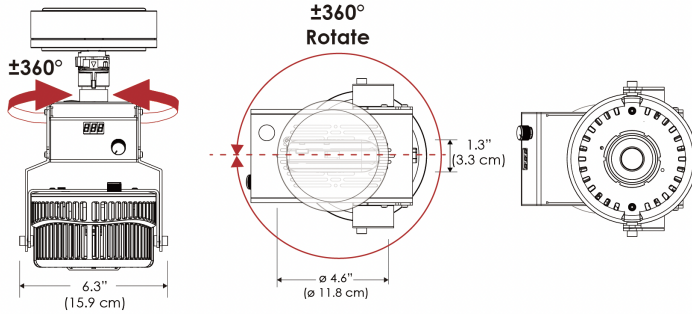

Power Supply & Control

PS Power Supply - Manual Control

PSX Power Supply w/ DMX
(compatible with TOX/CLP/MPT mount)

Plug/Connection

US US 120V
EU EU 220V
277 US 277V (only with CLP)

SPECIFICATIONS

Beam Angle	130°
Spectrum Type	AMZ : Plant Flourish & Growth TB : Coral Health & Growth
Control	Intensity (0% - 100%), CCT
LED Source	DiCon Dense Matrix LED
Power Draw	175W max
AC Input Voltage	100 - 240V AC, 60Hz 100 - 277V AC (only CLP)
Cooling	Fan Cooled
Operating Temperature	32 - 104°F (0 - 40°C)
Fixture Weight	1.4lb (~0.6kg)
Power Supply Weight	1.6lb (~0.7kg)

MECHANICAL FIGURES

W500X-TOX/TON

PS

PSX

W500X-CLP

Mounting Bracket Dimensions ALL-CLP

*All -CLP configuration models come with standard DC cables of 6 inches and AC cables of 10 ft.

W500X-TEX

Legacy product

W500X-TG

Legacy product

MECHANICAL FIGURES

W500X-MPT

PSX

US

PHOTOMETRIC DATA

AMZ

Distance		3' (~0.9 m)	5' (~1.5 m)	10' (~3.0 m)
@4000K	fc	276	145	36
	lux	2970	1556	378
@6500K	fc	276	145	36
	lux	2970	1556	378
Beam Diameter		Ø 5.1' (1.5m)	Ø 8.5' (2.6m)	Ø 16.9' (5.2m)

TB

Distance		3' (~0.9 m)	5' (~1.5 m)	10' (~3.0 m)
@10000K	fc	176	64	19
	lux	1891	680	203
@20000K	fc	111	40	13
	lux	1185	426	136
Beam Diameter		Ø 5.1' (1.5m)	Ø 8.5' (2.6m)	Ø 16.9' (5.2m)