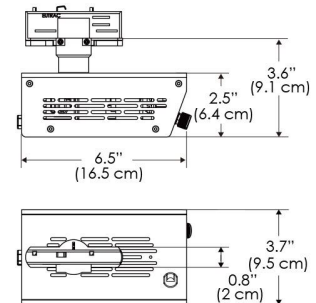

Power Supply & Control

PS Power Supply - Manual Control

PSX Power Supply w/ DMX
(compatible with TOX/CLP/MPT mount)

Plug/Connection

US US 120V
EU EU 220V
277 US 277V (only with CLP)

SPECIFICATIONS

Beam Angle	130°
Spectrum Type	AMZ : Plant Flourish & Growth TB : Coral Health & Growth
Control	Intensity (0% - 100%), CCT
LED Source	DiCon Dense Matrix LED
Power Draw	175W max
AC Input Voltage	100 - 240V AC, 60Hz 100 - 277V AC (only CLP)
Cooling	Fan Cooled
Operating Temperature	32 - 104°F (0 - 40°C)
Fixture Weight	1.4lb (~0.6kg)
Power Supply Weight	1.6lb (~0.7kg)

MECHANICAL FIGURES

W500X-TOX/TON

PS

PSX

W500X-CLP

Mounting Bracket Dimensions ALL-CLP

*All -CLP configuration models come with standard DC cables of 6 inches and AC cables of 10 ft.

W500X-TEX

Legacy product

W500X-TG

Legacy product

MECHANICAL FIGURES

W500X-MPT

PSX

US

PHOTOMETRIC DATA

AMZ

Distance		3' (~0.9 m)	5' (~1.5 m)	10' (~3.0 m)
@4000K	fc	276	145	36
	lux	2970	1556	378
@6500K	fc	276	145	36
	lux	2970	1556	378
Beam Diameter		Ø 5.1' (1.5m)	Ø 8.5' (2.6m)	Ø 16.9' (5.2m)

TB

Distance		3' (~0.9 m)	5' (~1.5 m)	10' (~3.0 m)
@10000K	fc	176	64	19
	lux	1891	680	203
@20000K	fc	111	40	13
	lux	1185	426	136
Beam Diameter		Ø 5.1' (1.5m)	Ø 8.5' (2.6m)	Ø 16.9' (5.2m)