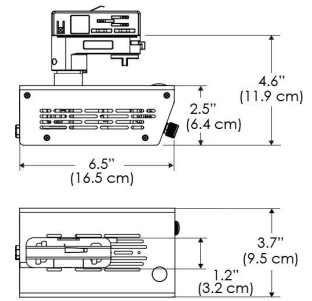

Power Supply & Control

PS Power Supply - Manual Control

PSX Power Supply w/ DMX
(compatible with TOX/CLP/MPT mount)

Plug/Connection

US US 120V
EU EU 220V
277 US 277V (only with CLP)

SPECIFICATIONS

Beam Angle	130°
Spectrum Type	AMZ : Plant Flourish & Growth TB : Coral Health & Growth
Control	Intensity (0% - 100%), CCT
LED Source	DiCon Dense Matrix LED
Power Draw	175W max
AC Input Voltage	100 - 240V AC, 60Hz 100 - 277V AC (only CLP)
Cooling	Fan Cooled
Operating Temperature	32 - 104°F (0 - 40°C)
Fixture Weight	1.4lb (~0.6kg)
Power Supply Weight	1.6lb (~0.7kg)

MECHANICAL FIGURES

W500X-TOX/TON

PS

PSX

W500X-CLP

Mounting Bracket Dimensions ALL-CLP

*All -CLP configuration models come with standard DC cables of 6 inches and AC cables of 10 ft.

W500X-TEX

AMZ

Distance		3' (~0.9 m)	5' (~1.5 m)	10' (~3.0 m)
@4000K	fc	276	145	36
	lux	2970	1556	378
@6500K	fc	276	145	36
	lux	2970	1556	378
Beam Diameter		Ø 5.1' (1.5m)	Ø 8.5' (2.6m)	Ø 16.9' (5.2m)

TB

Distance		3' (~0.9 m)	5' (~1.5 m)	10' (~3.0 m)
@10000K	fc	176	64	19
	lux	1891	680	203
@20000K	fc	111	40	13
	lux	1185	426	136
Beam Diameter		Ø 5.1' (1.5m)	Ø 8.5' (2.6m)	Ø 16.9' (5.2m)