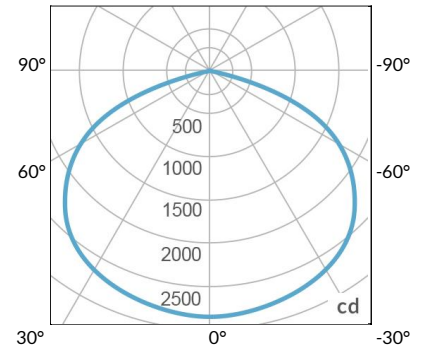

PHOTOMETRIC DATA

AMZ

Distance		3' (~0.9 m)	5' (~1.5 m)	10' (~3.0 m)
@4000K	fc	276	145	36
	lux	2970	1556	378
@6500K	fc	276	145	36
	lux	2970	1556	378
Beam Diameter		Ø 5.1' (1.5m)	Ø 8.5' (2.6m)	Ø 16.9' (5.2m)

TB

Distance		3' (~0.9 m)	5' (~1.5 m)	10' (~3.0 m)
@10000K	fc	176	64	19
	lux	1891	680	203
@20000K	fc	111	40	13
	lux	1185	426	136
Beam Diameter		Ø 5.1' (1.5m)	Ø 8.5' (2.6m)	Ø 16.9' (5.2m)

Beam Angle : 130°

Beam Angle : 130°