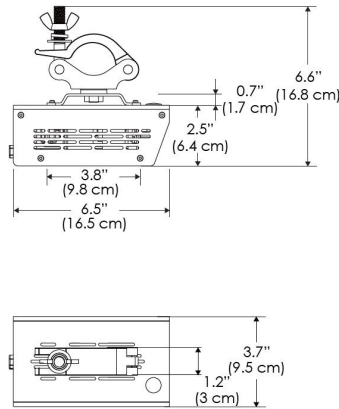

Power Supply & Control

PS Power Supply - Manual Control

PSX Power Supply w/ DMX
(compatible with TOX/CLP/MPT mount)

Plug/Connection

US US 120V
EU EU 220V
277 US 277V (only with CLP)

SPECIFICATIONS

Beam Angle	130°
Spectrum Type	AMZ : Plant Flourish & Growth TB : Coral Health & Growth
Control	Intensity (0% - 100%), CCT
LED Source	DiCon Dense Matrix LED
Power Draw	175W max
AC Input Voltage	100 - 240V AC, 60Hz 100 - 277V AC (only CLP)
Cooling	Fan Cooled
Operating Temperature	32 - 104°F (0 - 40°C)
Fixture Weight	1.4lb (~0.6kg)
Power Supply Weight	1.6lb (~0.7kg)

MECHANICAL FIGURES

W500X-TOX/TON

PS

PSX

W500X-CLP

Mounting Bracket Dimensions ALL-CLP

*All -CLP configuration models come with standard DC cables of 6 inches and AC cables of 10 ft.

W500X-TEX

AMZ

Distance		3' (~0.9 m)	5' (~1.5 m)	10' (~3.0 m)
@4000K	fc	276	145	36
	lux	2970	1556	378
@6500K	fc	276	145	36
	lux	2970	1556	378
Beam Diameter		Ø 5.1' (1.5m)	Ø 8.5' (2.6m)	Ø 16.9' (5.2m)

TB

Distance		3' (~0.9 m)	5' (~1.5 m)	10' (~3.0 m)
@10000K	fc	176	64	19
	lux	1891	680	203
@20000K	fc	111	40	13
	lux	1185	426	136
Beam Diameter		Ø 5.1' (1.5m)	Ø 8.5' (2.6m)	Ø 16.9' (5.2m)