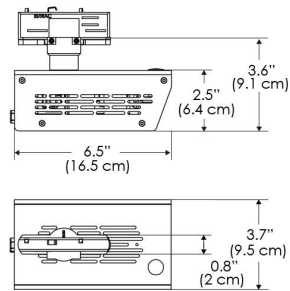

W500X-TEX

Legacy product