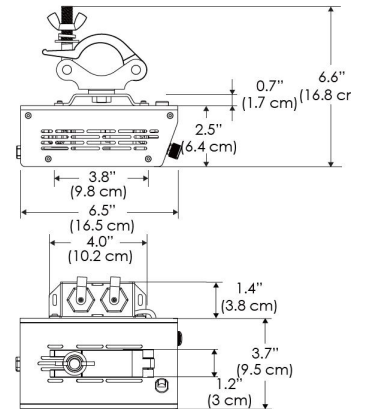

Power Supply & Control

PS Power Supply - Manual Control

PSX Power Supply w/ DMX
(compatible with TOX/CLP/MPT mount)

Plug/Connection

US US 120V
EU EU 220V
277 US 277V (only with CLP)

SPECIFICATIONS

Beam Angle	130°
Spectrum Type	AMZ : Plant Flourish & Growth TB : Coral Health & Growth
Control	Intensity (0% - 100%), CCT
LED Source	DiCon Dense Matrix LED
Power Draw	175W max
AC Input Voltage	100 - 240V AC, 60Hz 100 - 277V AC (only CLP)
Cooling	Fan Cooled
Operating Temperature	32 - 104°F (0 - 40°C)
Fixture Weight	1.4lb (~0.6kg)
Power Supply Weight	1.6lb (~0.7kg)

MECHANICAL FIGURES

W500X-TOX/TON

PS

PSX

W500X-CLP

Mounting Bracket Dimensions ALL-CLP

*All -CLP configuration models come with standard DC cables of 6 inches and AC cables of 10 ft.

W500X-TEX

Legacy product

W500X-TG

Legacy product

MECHANICAL FIGURES

W500X-MPT

PSX

US

PHOTOMETRIC DATA

AMZ

Distance		3' (~0.9 m)	5' (~1.5 m)	10' (~3.0 m)
@4000K	fc	276	145	36
	lux	2970	1556	378
@6500K	fc	276	145	36
	lux	2970	1556	378
Beam Diameter		Ø 5.1' (1.5m)	Ø 8.5' (2.6m)	Ø 16.9' (5.2m)

TB

Distance		3' (~0.9 m)	5' (~1.5 m)	10' (~3.0 m)
@10000K	fc	176	64	19
	lux	1891	680	203
@20000K	fc	111	40	13
	lux	1185	426	136
Beam Diameter		Ø 5.1' (1.5m)	Ø 8.5' (2.6m)	Ø 16.9' (5.2m)