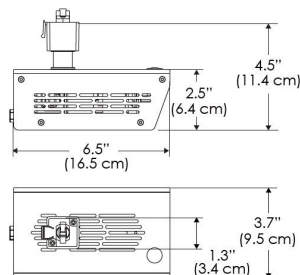

Power Supply & Control

PS Power Supply - Manual Control

PSX Power Supply w/ DMX
(compatible with TOX/CLP/MPT mount)

Plug/Connection

US US 120V
EU EU 220V
277 US 277V (only with CLP)

SPECIFICATIONS

Beam Angle	130°
Spectrum Type	AMZ : Plant Flourish & Growth TB : Coral Health & Growth
Control	Intensity (0% - 100%), CCT
LED Source	DiCon Dense Matrix LED
Power Draw	175W max
AC Input Voltage	100 - 240V AC, 60Hz 100 - 277V AC (only CLP)
Cooling	Fan Cooled
Operating Temperature	32 - 104°F (0 - 40°C)
Fixture Weight	1.4lb (~0.6kg)
Power Supply Weight	1.6lb (~0.7kg)

MECHANICAL FIGURES

W500X-TOX/TON

PS

PSX

W500X-CLP

Mounting Bracket Dimensions ALL-CLP

*All -CLP configuration models come with standard DC cables of 6 inches and AC cables of 10 ft.

W500X-TEX

Legacy product

W500X-TG

Legacy product

MECHANICAL FIGURES

W500X-MPT

PSX

US

PHOTOMETRIC DATA

AMZ

Distance		3' (~0.9 m)	5' (~1.5 m)	10' (~3.0 m)
@4000K	fc	276	145	36
	lux	2970	1556	378
@6500K	fc	276	145	36
	lux	2970	1556	378
Beam Diameter		Ø 5.1' (1.5m)	Ø 8.5' (2.6m)	Ø 16.9' (5.2m)

TB

Distance		3' (~0.9 m)	5' (~1.5 m)	10' (~3.0 m)
@10000K	fc	176	64	19
	lux	1891	680	203
@20000K	fc	111	40	13
	lux	1185	426	136
Beam Diameter		Ø 5.1' (1.5m)	Ø 8.5' (2.6m)	Ø 16.9' (5.2m)