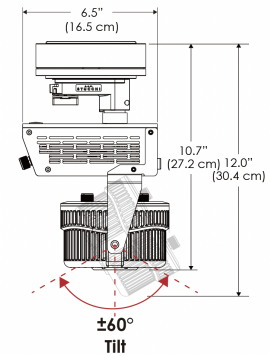

MECHANICAL FIGURES

W500X-TOX/TON

PS

PSX

W500X-CLP

Mounting Bracket Dimensions ALL-CLP

*All -CLP configuration models come with standard DC cables of 6 inches and AC cables of 10 ft.

W500X-TEX

Legacy product

W500X-TG

Legacy product

MECHANICAL FIGURES

W500X-MPT

PSX

US

PHOTOMETRIC DATA

AMZ

Distance		3' (~0.9 m)	5' (~1.5 m)	10' (~3.0 m)
@4000K	fc	276	145	36
	lux	2970	1556	378
@6500K	fc	276	145	36
	lux	2970	1556	378
Beam Diameter		Ø 5.1' (1.5m)	Ø 8.5' (2.6m)	Ø 16.9' (5.2m)

TB

Distance		3' (~0.9 m)	5' (~1.5 m)	10' (~3.0 m)
@10000K	fc	176	64	19
	lux	1891	680	203
@20000K	fc	111	40	13
	lux	1185	426	136
Beam Diameter		Ø 5.1' (1.5m)	Ø 8.5' (2.6m)	Ø 16.9' (5.2m)