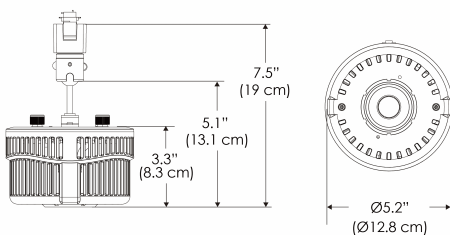

W500X-TG

Legacy product