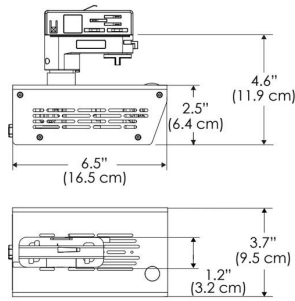

Power Supply & Control

PS Power Supply - Manual Control

PSX Power Supply w/ DMX
(compatible with TOX/CLP/MPT mount)

Plug/Connection

US US 120V
EU EU 220V
277 US 277V (only with CLP)

SPECIFICATIONS

Beam Angle	130°
Spectrum Type	AMZ : Plant Flourish & Growth TB : Coral Health & Growth
Control	Intensity (0% - 100%), CCT
LED Source	DiCon Dense Matrix LED
Power Draw	175W max
AC Input Voltage	100 - 240V AC, 60Hz 100 - 277V AC (only CLP)
Cooling	Fan Cooled
Operating Temperature	32 - 104°F (0 - 40°C)
Fixture Weight	1.4lb (~0.6kg)
Power Supply Weight	1.6lb (~0.7kg)

MECHANICAL FIGURES

W500X-TOX/TON

PS

PSX

W500X-CLP

Mounting Bracket Dimensions ALL-CLP

*All -CLP configuration models come with standard DC cables of 6 inches and AC cables of 10 ft.

W500X-TEX

AMZ

Distance		3' (~0.9 m)	5' (~1.5 m)	10' (~3.0 m)
@4000K	fc	276	145	36
	lux	2970	1556	378
@6500K	fc	276	145	36
	lux	2970	1556	378
Beam Diameter		Ø 5.1' (1.5m)	Ø 8.5' (2.6m)	Ø 16.9' (5.2m)

TB

Distance		3' (~0.9 m)	5' (~1.5 m)	10' (~3.0 m)
@10000K	fc	176	64	19
	lux	1891	680	203
@20000K	fc	111	40	13
	lux	1185	426	136
Beam Diameter		Ø 5.1' (1.5m)	Ø 8.5' (2.6m)	Ø 16.9' (5.2m)