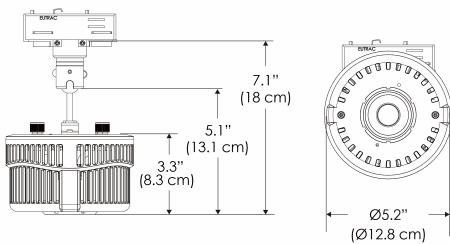

W500X-TEX

Legacy product