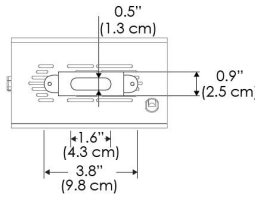

Power Supply & Control

PS Power Supply - Manual Control

PSX Power Supply w/ DMX
(compatible with TOX/CLP/MPT mount)

Plug/Connection

US US 120V
EU EU 220V
277 US 277V (only with CLP)

SPECIFICATIONS

Beam Angle	130°
Spectrum Type	AMZ : Plant Flourish & Growth TB : Coral Health & Growth
Control	Intensity (0% - 100%), CCT
LED Source	DiCon Dense Matrix LED
Power Draw	175W max
AC Input Voltage	100 - 240V AC, 60Hz 100 - 277V AC (only CLP)
Cooling	Fan Cooled
Operating Temperature	32 - 104°F (0 - 40°C)
Fixture Weight	1.4lb (~0.6kg)
Power Supply Weight	1.6lb (~0.7kg)

MECHANICAL FIGURES

W500X-TOX/TON

PS

PSX

W500X-CLP

Mounting Bracket Dimensions ALL-CLP

*All -CLP configuration models come with standard DC cables of 6 inches and AC cables of 10 ft.

W500X-TEX

AMZ

Distance		3' (~0.9 m)	5' (~1.5 m)	10' (~3.0 m)
@4000K	fc	276	145	36
	lux	2970	1556	378
@6500K	fc	276	145	36
	lux	2970	1556	378
Beam Diameter		Ø 5.1' (1.5m)	Ø 8.5' (2.6m)	Ø 16.9' (5.2m)

TB

Distance		3' (~0.9 m)	5' (~1.5 m)	10' (~3.0 m)
@10000K	fc	176	64	19
	lux	1891	680	203
@20000K	fc	111	40	13
	lux	1185	426	136
Beam Diameter		Ø 5.1' (1.5m)	Ø 8.5' (2.6m)	Ø 16.9' (5.2m)