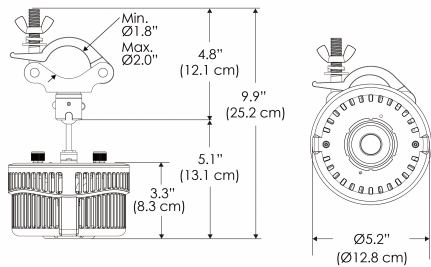

Power Supply & Control

PS Power Supply - Manual Control

PSX Power Supply w/ DMX
(compatible with TOX/CLP/MPT mount)

Plug/Connection

US US 120V
EU EU 220V
277 US 277V (only with CLP)

SPECIFICATIONS

Beam Angle	130°
Spectrum Type	AMZ : Plant Flourish & Growth TB : Coral Health & Growth
Control	Intensity (0% - 100%), CCT
LED Source	DiCon Dense Matrix LED
Power Draw	175W max
AC Input Voltage	100 - 240V AC, 60Hz 100 - 277V AC (only CLP)
Cooling	Fan Cooled
Operating Temperature	32 - 104°F (0 - 40°C)
Fixture Weight	1.4lb (~0.6kg)
Power Supply Weight	1.6lb (~0.7kg)

MECHANICAL FIGURES

W500X-TOX/TON

PS

PSX

W500X-CLP

Mounting Bracket Dimensions ALL-CLP

*All -CLP configuration models come with standard DC cables of 6 inches and AC cables of 10 ft.

W500X-TEX

AMZ

Distance		3' (~0.9 m)	5' (~1.5 m)	10' (~3.0 m)
@4000K	fc	276	145	36
	lux	2970	1556	378
@6500K	fc	276	145	36
	lux	2970	1556	378
Beam Diameter		Ø 5.1' (1.5m)	Ø 8.5' (2.6m)	Ø 16.9' (5.2m)

TB

Distance		3' (~0.9 m)	5' (~1.5 m)	10' (~3.0 m)
@10000K	fc	176	64	19
	lux	1891	680	203
@20000K	fc	111	40	13
	lux	1185	426	136
Beam Diameter		Ø 5.1' (1.5m)	Ø 8.5' (2.6m)	Ø 16.9' (5.2m)